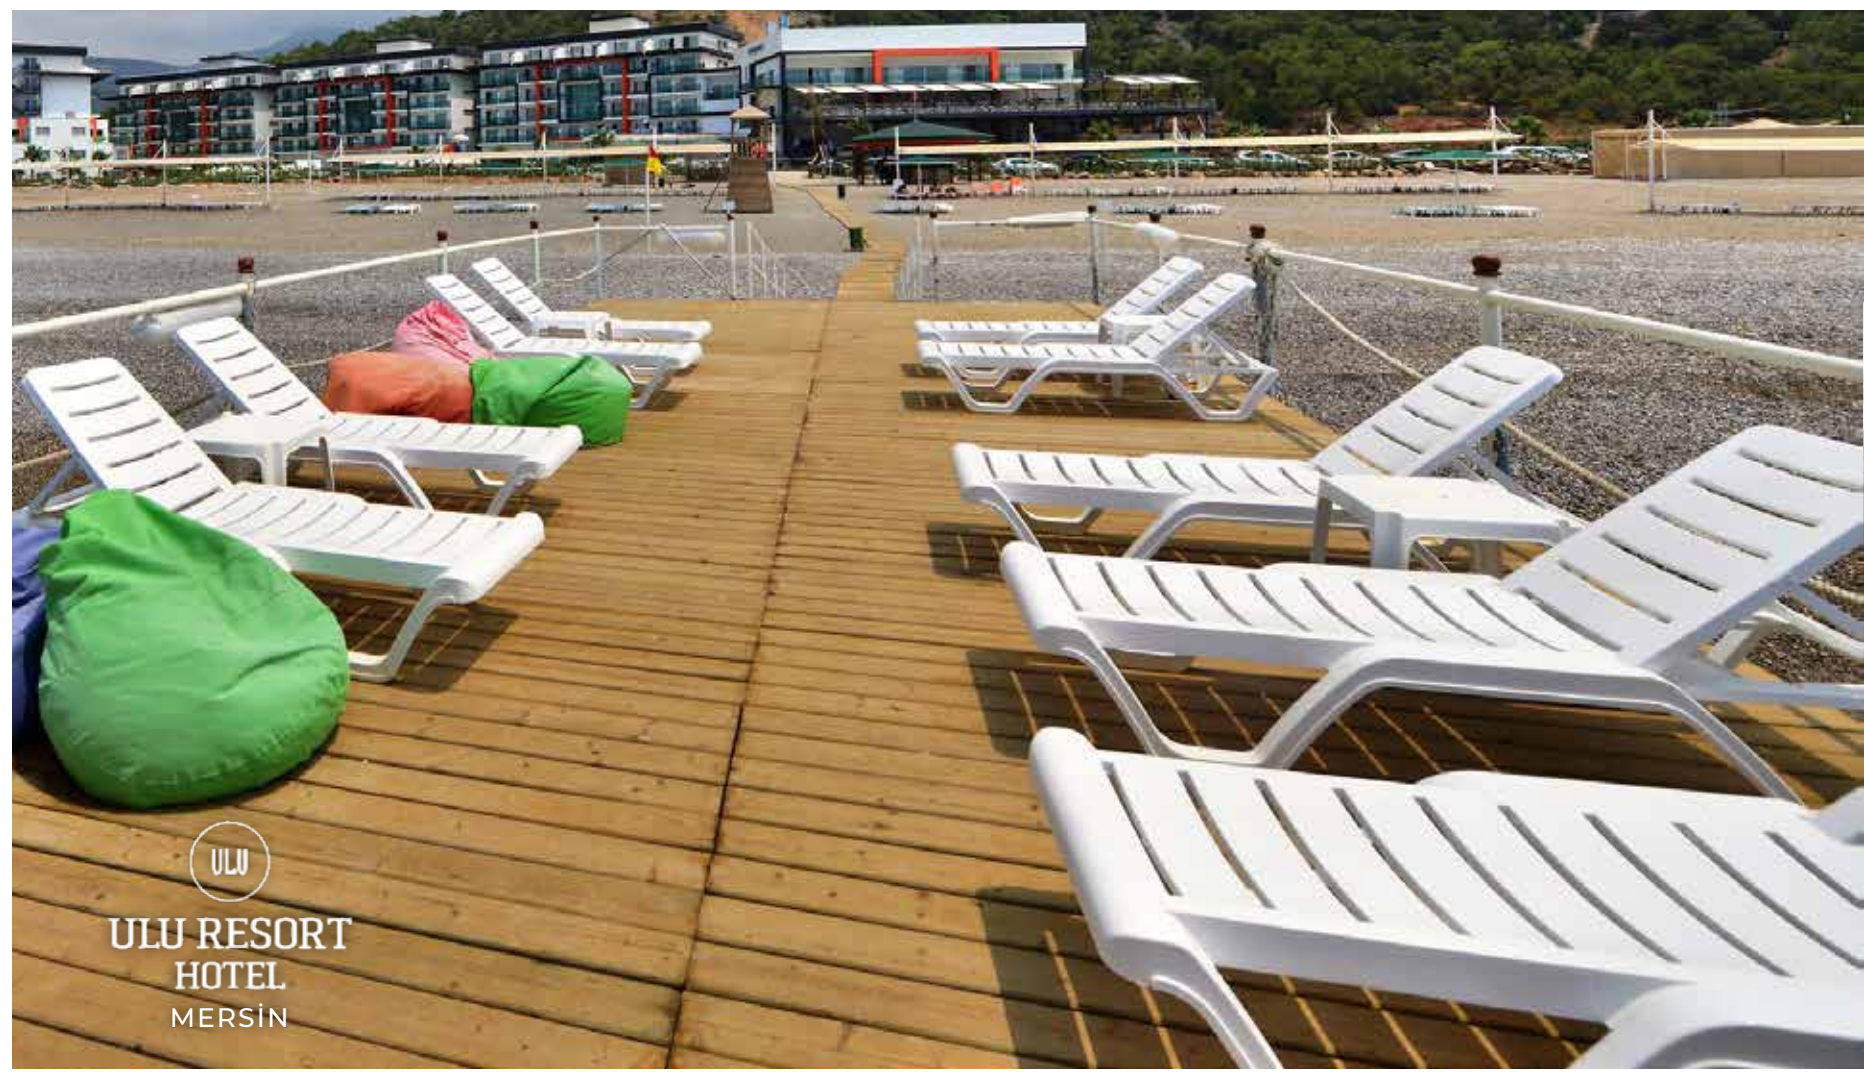

ULU
ULU RESORT
HOTEL
MERSİN