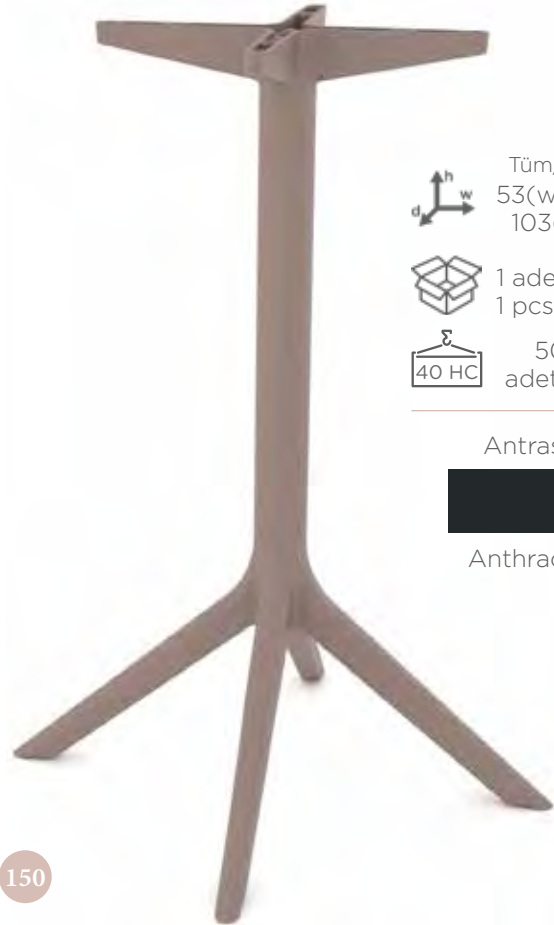

RITA BAR AYAK/BAR BASE

	Tüm/Overall 53(w)x53(d) / 103(h) cm	Üst/Top 48(w)x48(d) cm
	1 adet(2 kutu) 1 pcs(2 boxes)	7,00 kg
	504 adet/pcs	672 adet/pcs

Antrasit	Cappuccino
Anthracite	Cappuccino