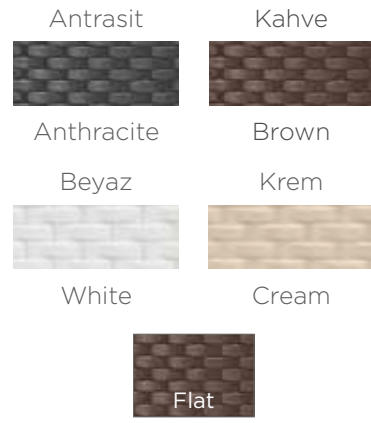

57(w)x60(d)
85(h) cm

20
adet/pcs

1040
adet/pcs

5,50
kg

1120
adet/pcs