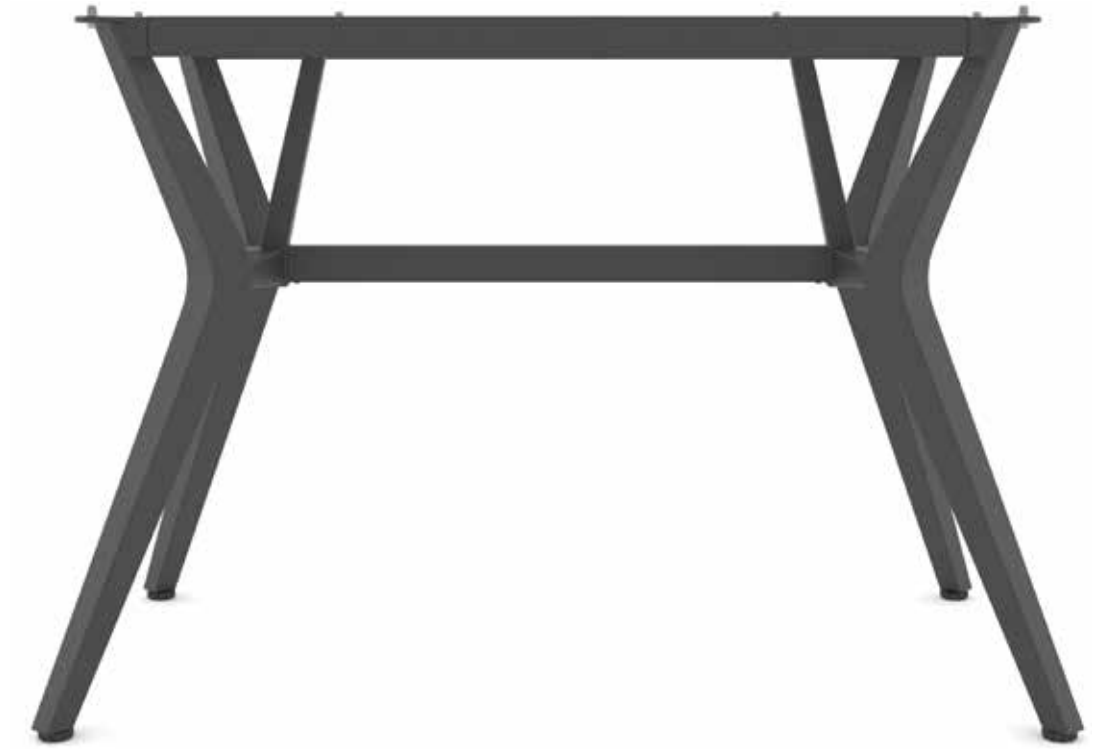

JUNO L
AYAK/BASE

NEW

Tüm/Overall Üst/Top
60(w)x105(d) / 49(w)x95(d)
73(h) cm / cm
4 adet(2 kutu) 6,00
4 pcs(2 boxes) KG kg

Antrasit Cappuccino
Anthracite Cappuccino