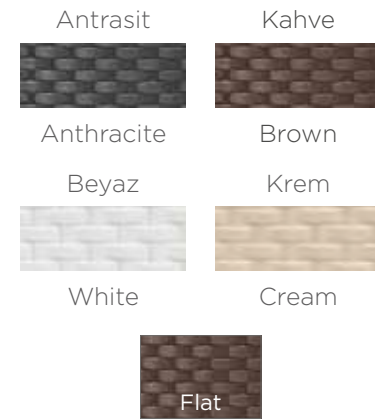

41(w)x53(d)
85(h) cm

23 adet/pcs
3,85 kg
1495 adet/pcs
1725 adet/pcs