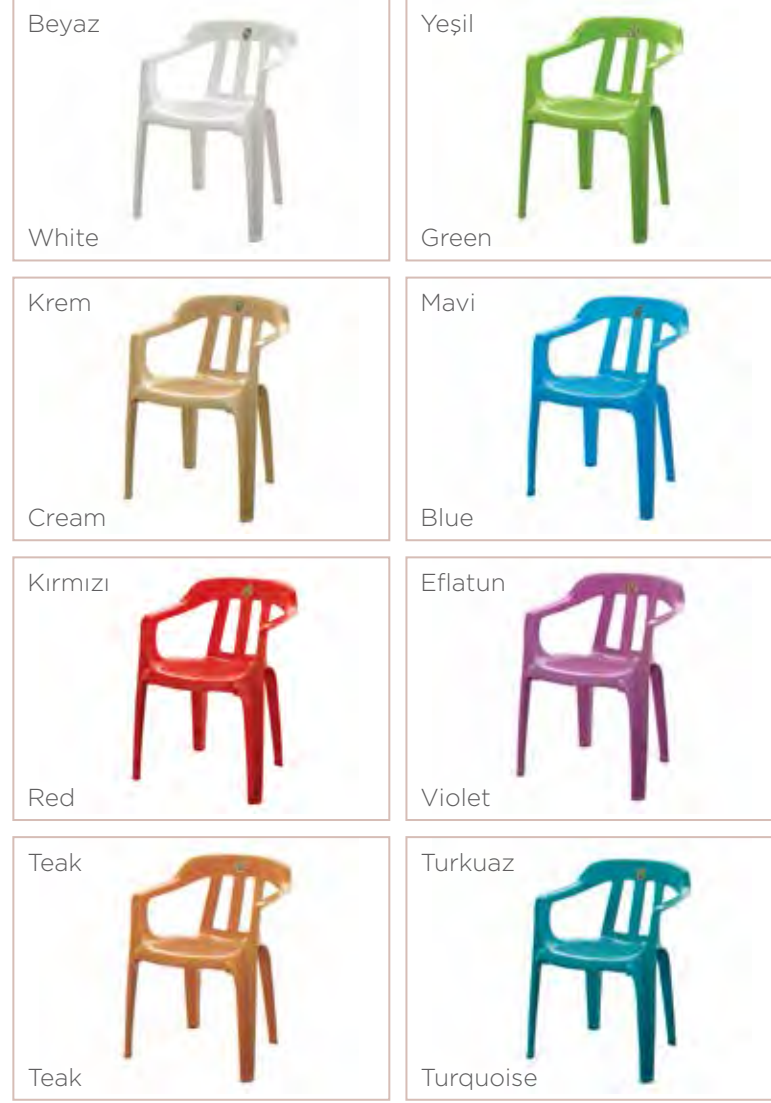

Delta Plastik Serisi Delta Resin Series

DELTA
KOLTUK/ARMCHAIR

54(w)x56(d)
74(h) cm
2,35 kg
2100 adet/pcs
3000 adet/pcs

DUNYA
KOLTUK/ARMCHAIR

56(w)x55(d)
75(h) cm
2,50 kg
3210 adet/pcs
3850 adet/pcs

Beyaz
White