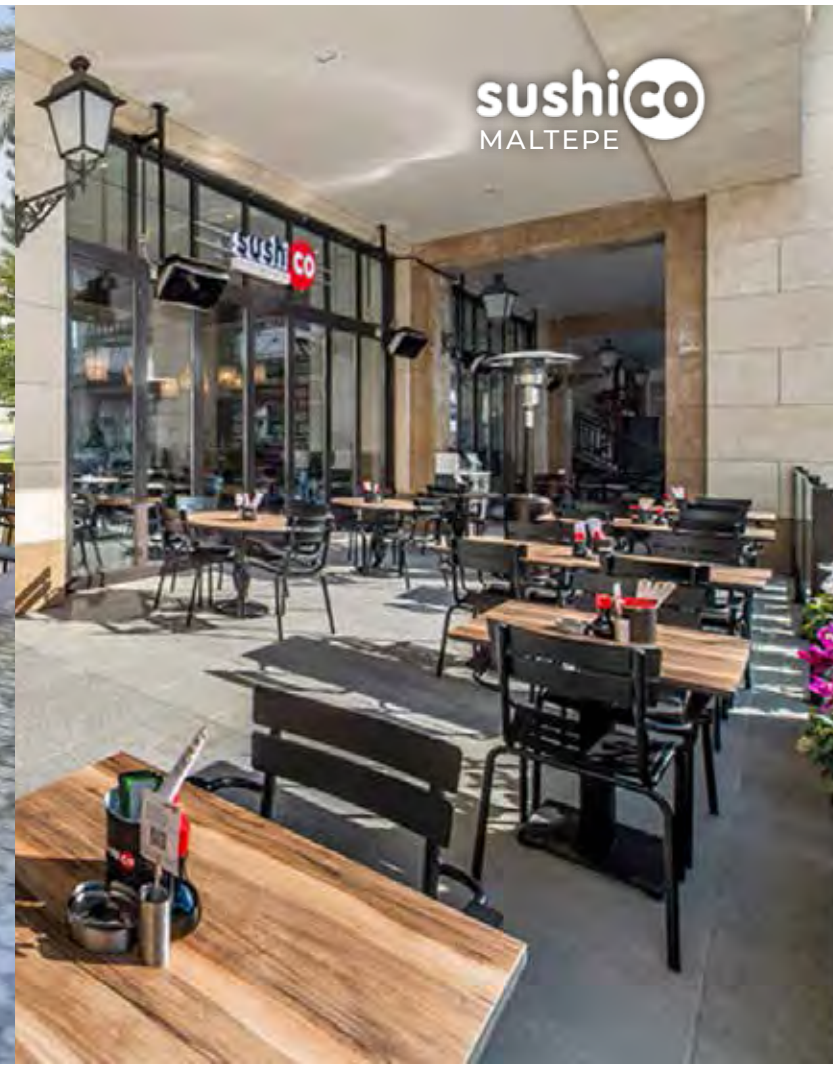

LABRANDA
HOTELS & RESORTS
ALANYA

Hilton
İSTANBUL BAKIRKÖY

RIVOLI
SANDALYE/CHAIR

RIVOLI
KOLTUK/ARMCHAIR

43(w)x57,5(d)
83(h) cm

30 adet/pcs 3,00 kg
1650 adet/pcs 1950 adet/pcs

Antrasit	Cappuccino	Beyaz
Anthracite	Cappuccino	White
Kırmızı	Turuncu	Sarı
Red	Orange	Yellow
Mavi	Yeşil	Pembe
Blue	Green	Pink
	Siyah	
	Black	