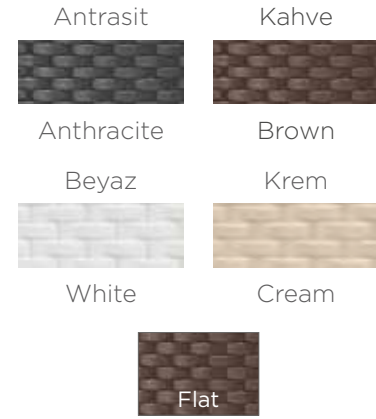

54(w)x58(d)
86(h) cm

20 adet/pcs
4,70 kg
1120 adet/pcs
1260 adet/pcs