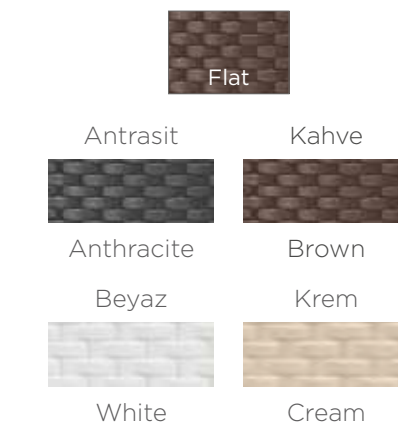

90(w)x90(d)
75(h) cm

1 adet(1 kutu)
1 pcs(1 box) 21,80 kg

546 adet/pcs 660 adet/pcs