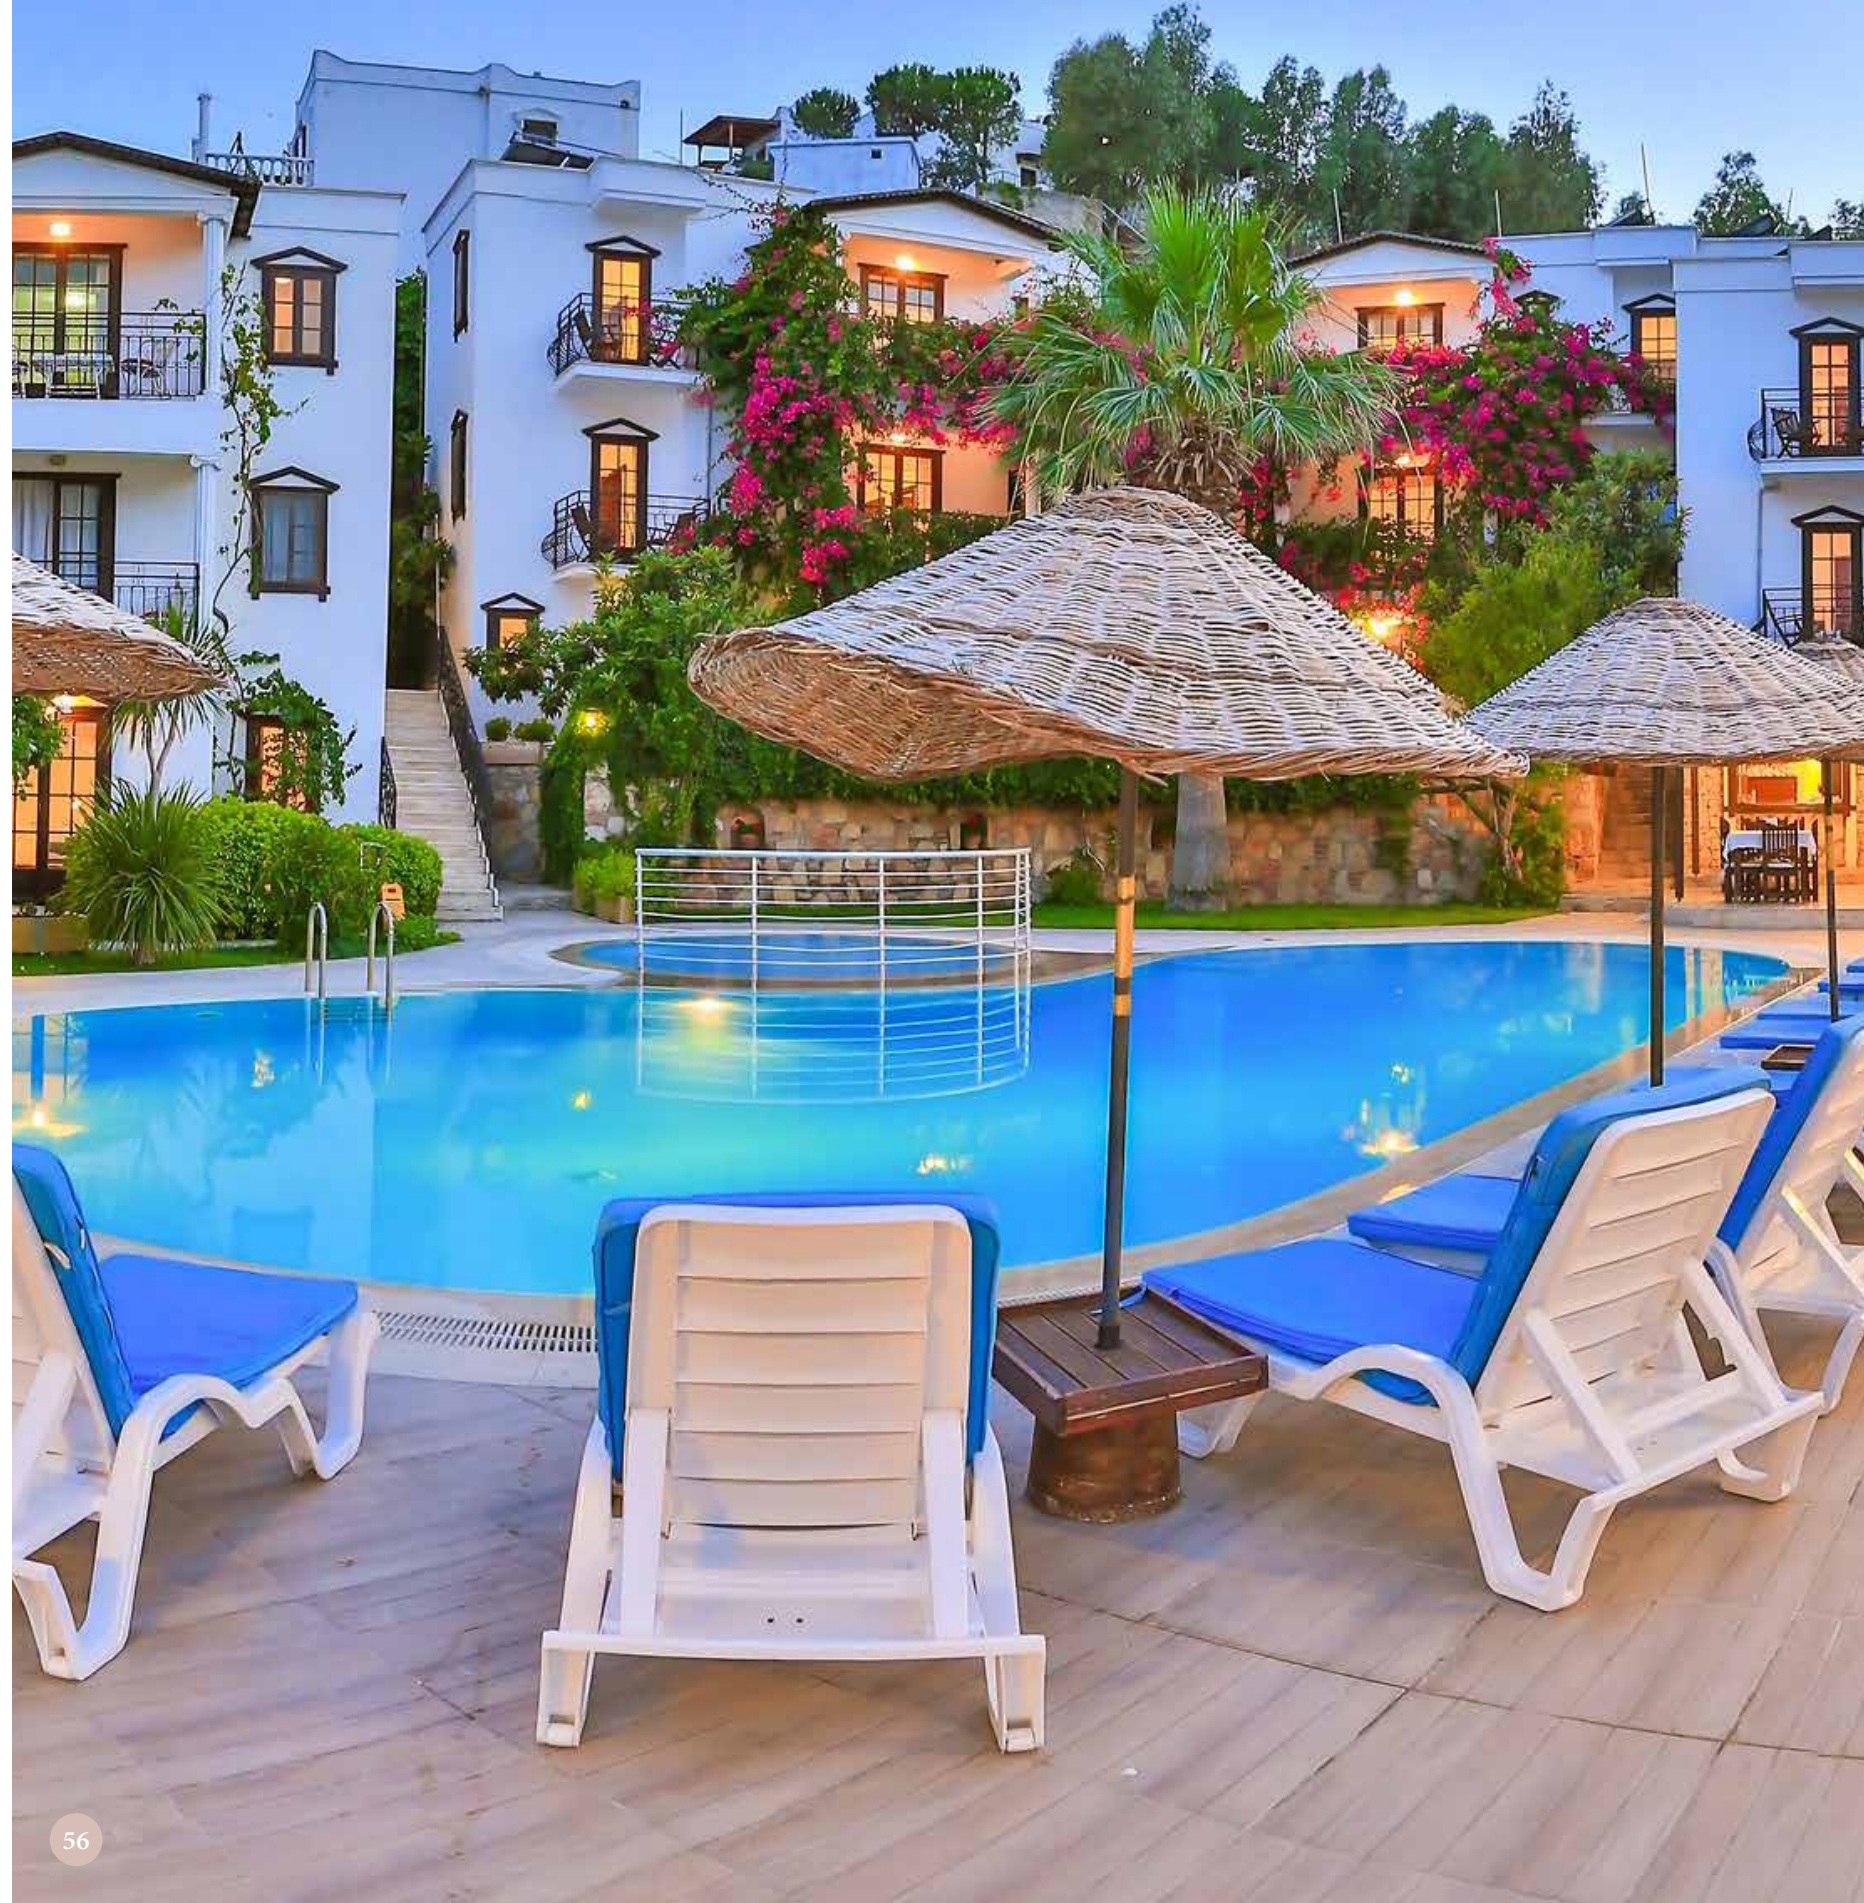

EFES
DİNLENME KOLTUĞU/RELAXING ARMCHAIR