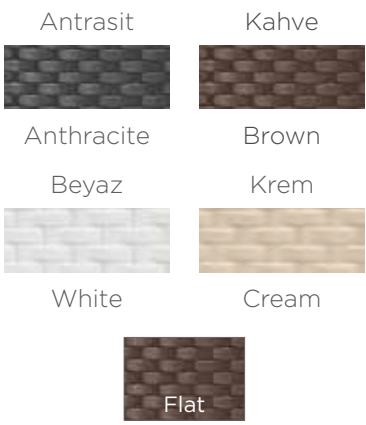

Cushion Features;

- *5 cm 22 density foam
- *Polyester water repellent fabric
- *Washable in 40°

FLORIDA
KOLTUK/ARMCHAIR

63,5(w)x64(d)
84(h) cm

2 adet(1 kutu) 8,30
2 pcs(1box) kg
440 600
40 HC adet/pcs adet/pcs