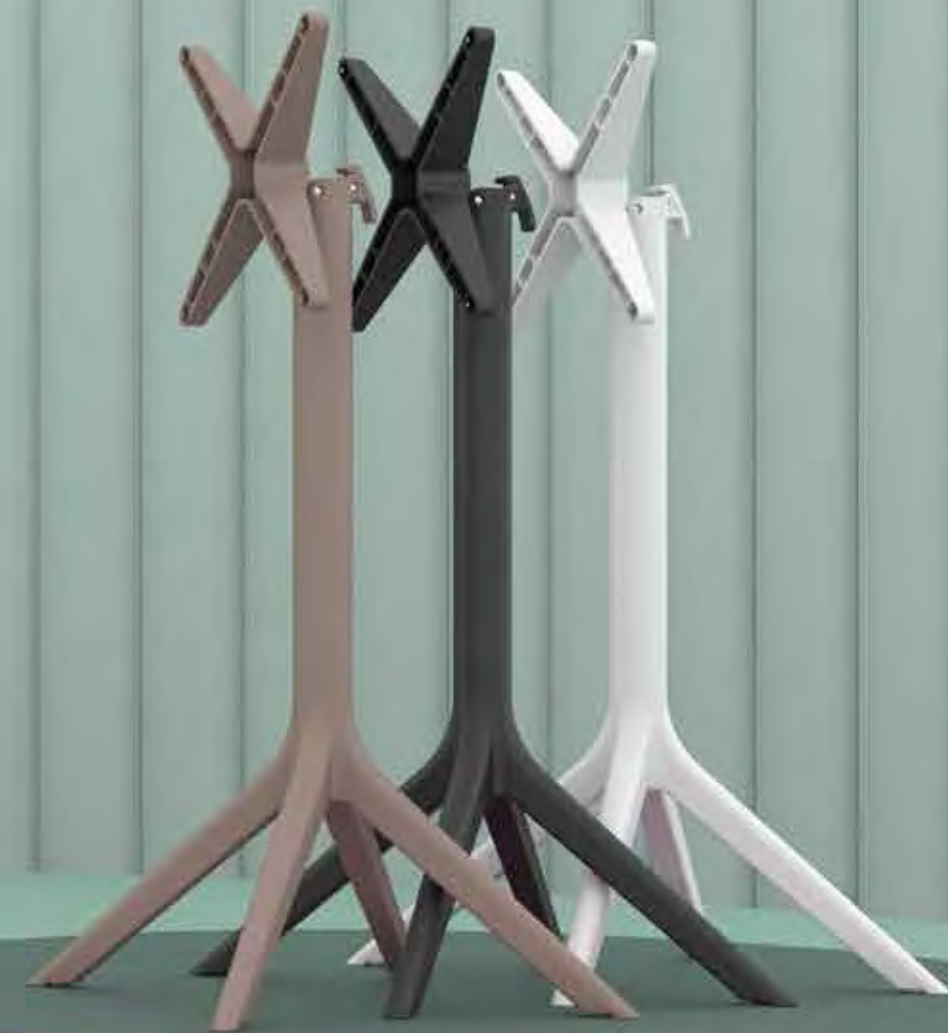

Anthracite

Cappuccino

RITA

RITA AYAK/BASE

	Tüm/Overall 53(w)x53(d) / 73,5(h) cm	Üst/Top 48(w)x48(d) cm
	1 adet(1 kutu) 1 pcs(1 box)	 5,50 kg
	504 adet/pcs	 672 adet/pcs

Antrasit	Cappuccino
	
Anthracite	Cappuccino