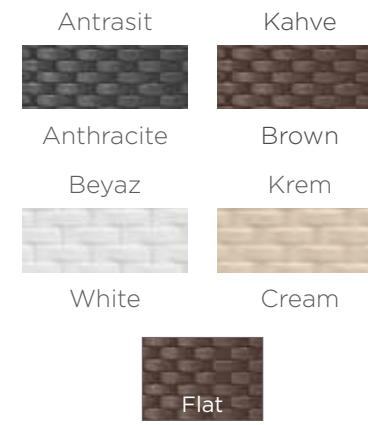

FLORIDA
KANEPE/SOFA

117(w)x64(d)
84(h) cm

1 adet(1 kutu) 13,0
1 pcs(1 box) kg
288 336
40 HC adet/pcs adet/pcs