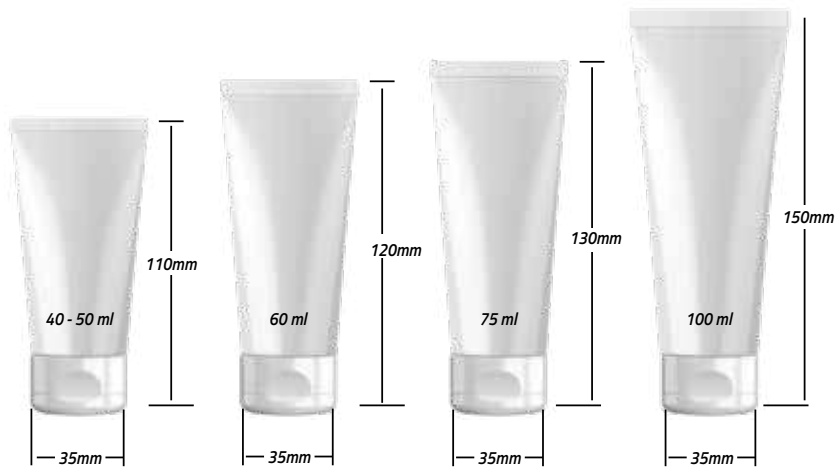

35 mm Diameter Tube / 35 mm çap Tüp